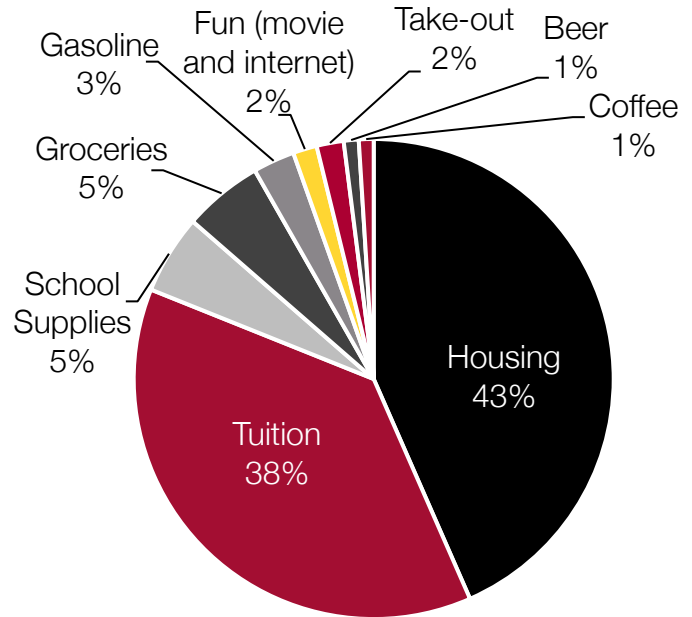

CATEGORIES AND WEIGHTS

1. Annual SPI data for September was calculated using prices from October 2022.
2. Source: Bureau of Labor Statistics, Consumer Price Index, Pacific Division (AK, CA, HI, OR, WA).
3. Source: Bureau of Labor Statistics, Consumer Price Index, All Urban Consumers.

Last update: Fall 2020

THE SPI PROJECT

This project, led jointly by the Economics Association and the Department of Economics at CWU, develops a price index of the cost of college living in Ellensburg, Washington. Based on the campus-wide survey, each month the members of the Economic Association collect prices of items typically consumed by CWU students from various stores in Ellensburg to calculate the SPI index and inflation rates. This index's strength lies in identifying the change in prices students in Ellensburg face.

Contributors

Sophia Apostolides, Jocelyn Cruz, Landen Hashimura, Daizie Jones, Caden McNair (Report Writer), Jeremy Rexus, Mia Young, Dr. Yurim Lee (Faculty Advisor)