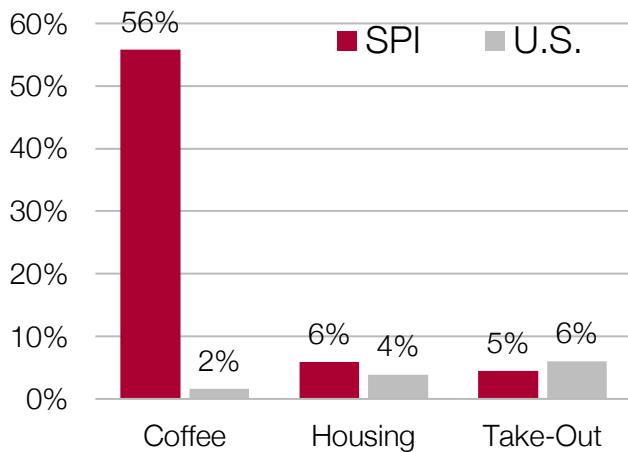

SEPTEMBER 2023

STUDENT PRICE INDEX (SPI) UPDATE

The September 2023 Central Washington University Student Price Index shows a 3.5 percent decrease in the cost of living compared to October 2022, with the most significant increases being in coffee, take-out, and housing. Due to significant price hikes in coffee, they experienced a much larger change in price over the past year than many other categories. The SPI estimate is significantly lower than the estimated price increases for Pacific Northwest and CPI (the average American), which saw increases of 4.0 percent, and 3.7 percent, respectively.

INFLATION RATES

ANNUAL

Central Washington University Student Price Index (SPI)¹	-3.5 %
Pacific Region (CPI)²	4.0 %
United States (CPI)³	3.7 %

MONTHLY

Central Washington University Student Price Index (SPI)	3.6 %
Pacific Region (CPI)²	0.3 %
United States (CPI)³	0.4 %

MAIN CONTRIBUTORS (Annual)